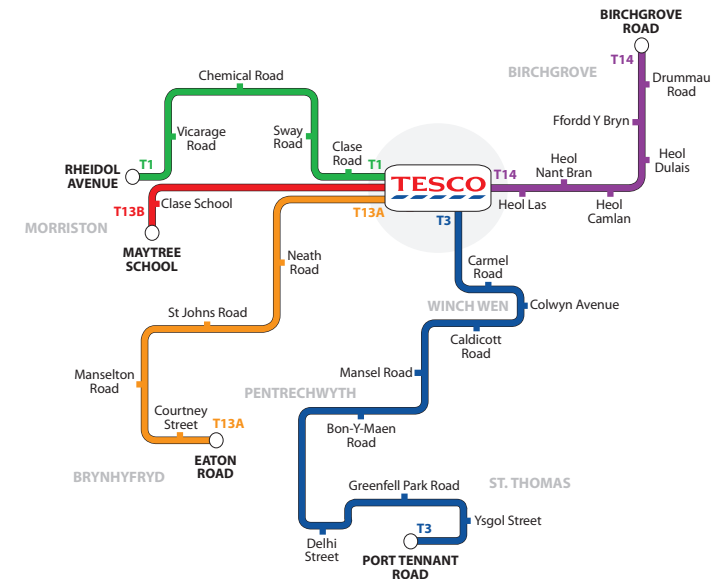

Chicken counter

Fish counter

Meat counter

Family clothing

Photo-processing

Cash Machine

These bus services are operated by
South Wales Transport 01639 643311

Please note that all information in this guide was provided in good faith by the bus operator. Tesco Stores Limited will not accept any responsibility for inaccuracies or failure of bus services to operate for whatever reason.

TESCO Extra

Nantyffin Road
Swansea Llansamlet

FREE BUS SERVICE

Bus timetable from Monday 20th April 2009

Every little helps

Bus timetable

Tesco Swansea Llansamlet look forward to welcoming you to your local store. This bus service guide shows times of the free services that call at this store.

We hope you find this guide useful when travelling by free bus to Tesco.

Every little helps

T1 Clase & Morriston via Vicarage Road

Wednesdays

Rheidol Avenue	1210	1420
Long View Road	1212	1418
Clasemont Road	1215	1415
Vicarage Road	1220	1410
Chemical Road	1225	1405
Seion Chapel, Clase Rd	1230	1400
Tesco Llansamlet arr	1240	-
Tesco Llansamlet dep	-	1350

T3 St Thomas & Pentrechwyth

Wednesdays & Fridays

	Wed	Wed	Fri	Fri
Port Tennant Road	1030	1320	1035	1345
Ysgol Street	1032	1318	1037	1343
Wern Fawr Road	1034	1316	1039	1341
Dan-y-Graig Road	1038	1312	1043	1337
St. Illtyds Crescent	1040	1310	1045	1335
Longford Road	1042	1308	1047	1333
Grenfell Park Road	1044	1306	1049	1331
St Ledger Crescent	1046	1304	1051	1329
Delhi Street	1048	1302	1053	1327
Bon-y-Maen Road	1056	1254	1101	1319
Mansel Road	1057	1253	1102	1318
Caldicot Road	1100	1250	1105	1315
Colwyn Avenue	1102	1248	1107	1313
Lan Coed	1104	1246	1109	1311
Carmel Road	1106	1244	1111	1309
Tesco Llansamlet arr	1110	-	1115	-
Tesco Llansamlet dep	-	1240	-	1305